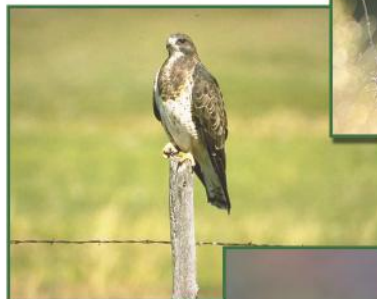

BLACKBIRDS, MEADOWLARKS, ORIOLES

- ____ Red-winged Blackbird—PC
 ____ Western Meadowlark—PC
 ____ Yellow-headed Blackbird—SC
 ____ Brewer's Blackbird—MU
 ____ Common Grackle—SC
 ____ Great-tailed Grackle—SU
 ____ Brown-headed Cowbird—SC
 ____ Orchard Oriole—SC
 ____ Bullock's Oriole—SC
 ____ Baltimore Oriole—SO

Swainson's Hawk

Red Crossbill

Golden Eagle

Field Checklist

BIRDS OF SCOTTS BLUFF COUNTY, NE

Date _____ Time _____

Total Species _____

Observer _____